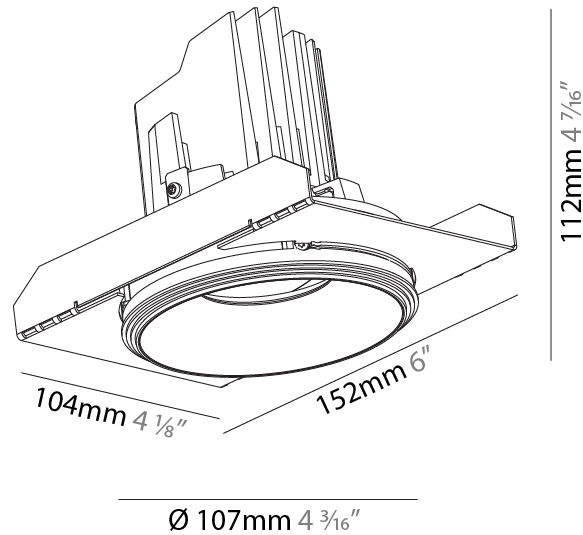

GENERAL

Series: Bioniq
 Subseries: Bioniq Round Semi Adjustable
 Brand: Prolicht
 Division: Architectural
 Mounting Type: Trimless
 Mounting Location: Ceiling
 Subcategory: Downlight

PHYSICAL

Shape: Round
 Diameter (mm): 107
 Diameter (in): 4 3/16
 Height (mm): 112
 Height (in): 4 7/16
 Ceiling Thickness (mm): 10 / 12.5 / 15 / 25
 Ceiling Thickness (in): 3/8 or 1/2 or 9/16 or 1
 Min. Recessing Depth (mm): 130
 Min. Recessing Depth (in): 5 1/8
 Light Distribution: Adjustable / Downlight
 Weight (kg): 0.609
 Weight (lbs): 1.34
 Fixture Finish: SSR / BKV / CWI / CRY / HAB / UFT / ITA / RUA / FTG / MYG / LOD / PUS / FRO / FUP / KIA / POP / BLS / SPG / MEY / GOH / GUM / CHC / COM / ABZ / JAG / OBR / MOS / ROR
 Fixture Material: Aluminum Die Cast
 Cut-out Measurements: \square 111mm / 4 3/8"
 Upon Request: Unique Ceiling Thickness

RATINGS AND CERTIFICATIONS

Certified By: Certified for North American Standards
 IP rating: IP20

111mm 4 3/16"	130mm 5 1/8"	10 12 1/2 15 25mm 3/8" 1/2" 9/16" 1"	10°	355°		

A

BIONIQ ROUND SEMI ADJUSTABLE TRIMLESS