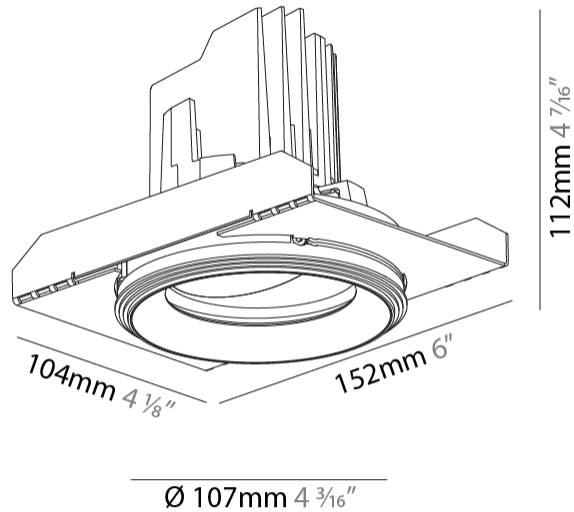

PHYSICAL

Shape: Round
Diameter (mm): 107
Diameter (in): 4 3/16
Height (mm): 112
Height (in): 4 7/16
Ceiling Thickness (mm): 10 / 12.5 / 15 / 25
Ceiling Thickness (in): 3/8 or 1/2 or 9/16 or 1
Min. Recessing Depth (mm): 130
Min. Recessing Depth (in): 5 1/8
Light Distribution: Adjustable / Downlight
Weight (kg): 0.583
Weight (lbs): 1.28
Fixture Finish: SSR / BKV / CWI / CRY / HAB / UFT / ITA / RUA / FTG / MYG / LOD / PUS / FRO / FUP / KIA / POP / BLS / SPG / MEY / GOH / GUM / CHC / COM / ABZ / JAG / OBR / MOS / ROR
Fixture Material: Aluminum Die Cast
Cut-out Measurements: Ø111mm/4 3/8"
Upon Request: Unique Ceiling Thickness

ELECTRICAL

Lamp Type: LED (Zhaga Standard)
Input Wattage (W): 16.5
Total Output Wattage (W): 14.7
Dimming: Dali Dimming
Driver Location: Recessed Housing
Driver Type: Constant Current - 120Vac
Driver Class: Class 2
Housing: See Components
Input Voltage (V): 120
Constant Current (MA): 350

LED

Number of LEDs: 1
Max. Delivered Lumen (lm): 770
Nominal Lumen (lm): 1140
CRI: >90 CRI
Lamp Life (hrs): 50000
Upon Request: RGB-W Tunable White Special Color Temperature Special LED

OPTICAL

Reflector: 20 / 40 / 60
Adjustability: Rotational 355°; Tilt 30°
Upon Request: Special Beam Angles

RATINGS AND CERTIFICATIONS

Certified By: Certified for North American Standards
IP rating: IP20