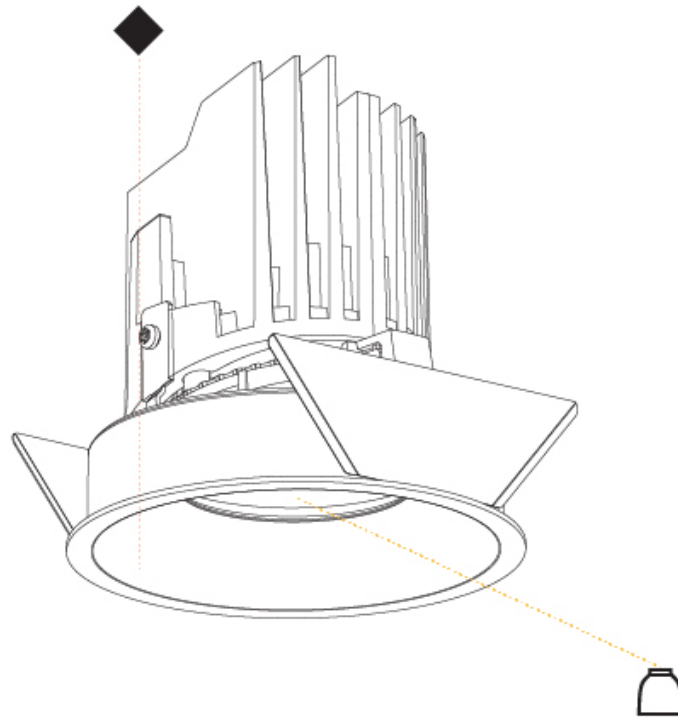

BIONIQ ROUND SEMI ADJUSTABLE RECESSED

A35546-

PROJECT

TYPE

SPECIFIER

QUANTITY

DATE